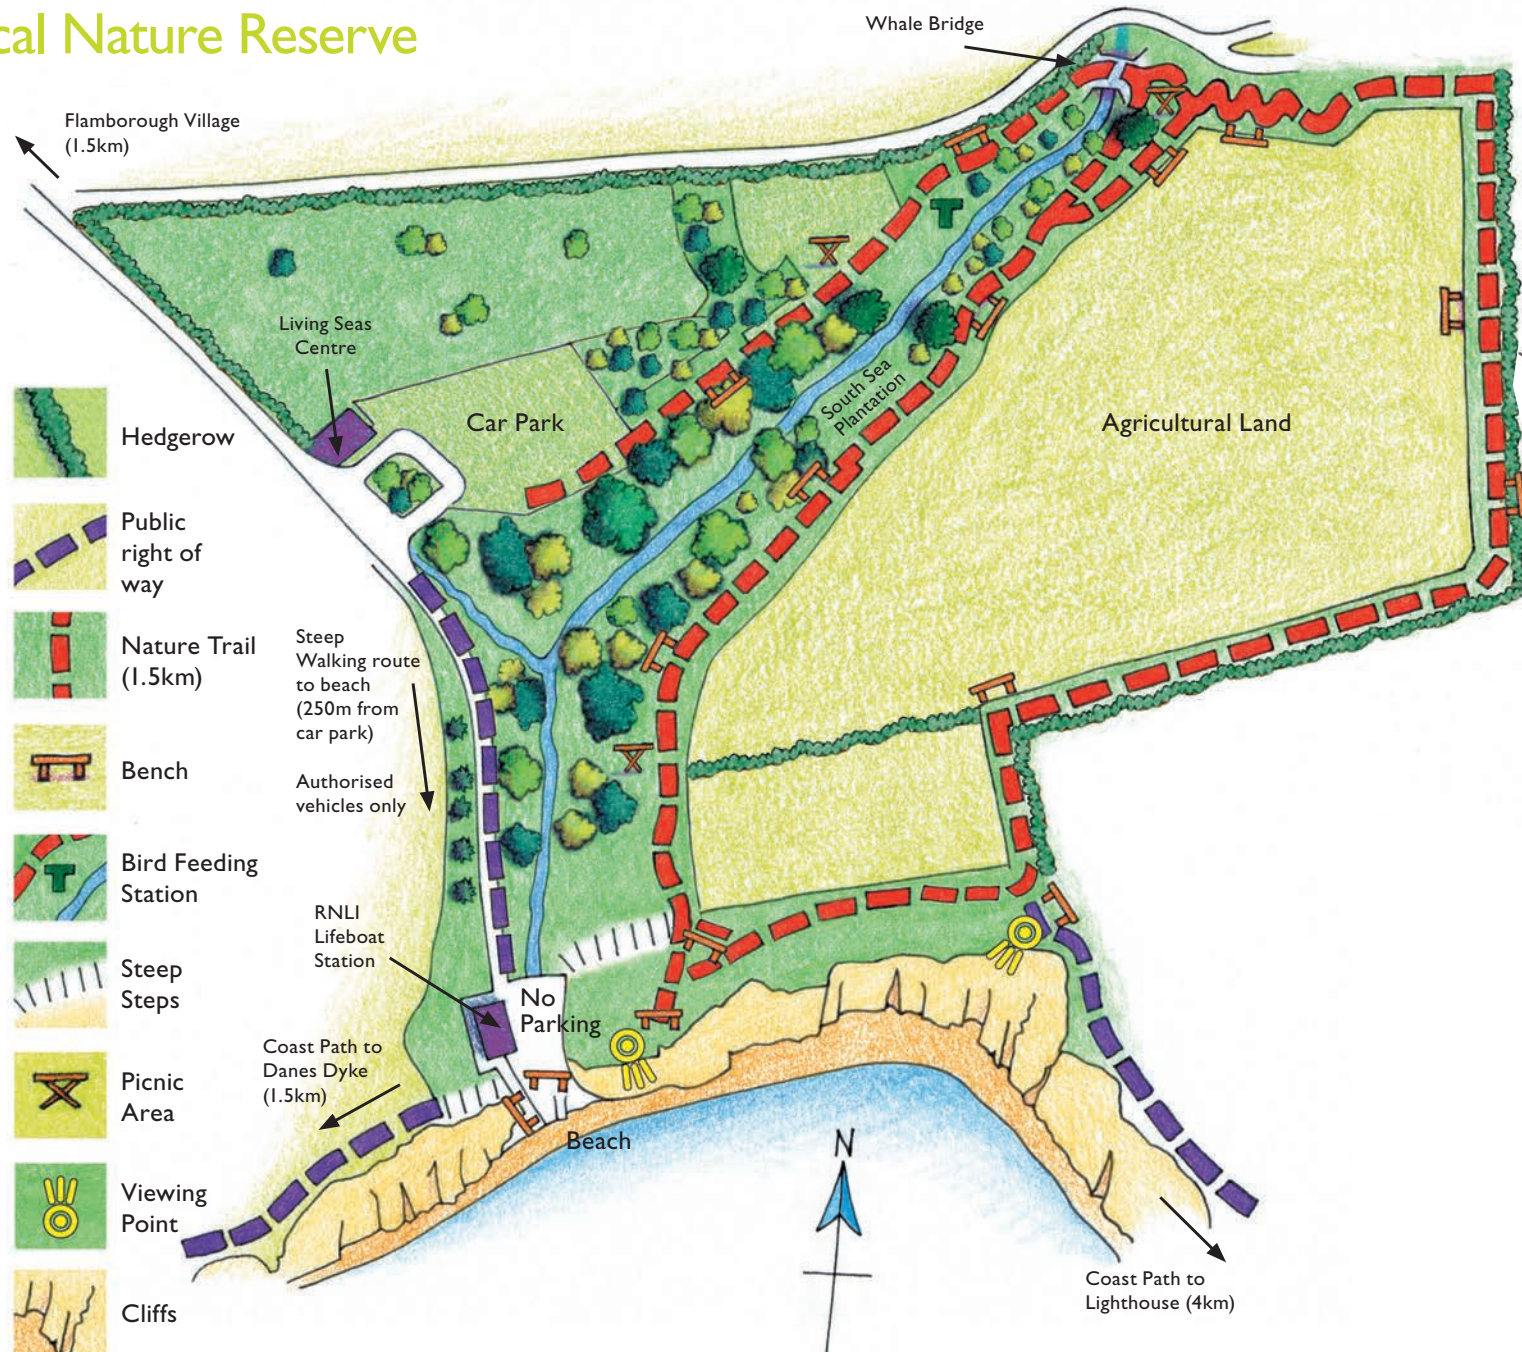

# South Landing

## Local Nature Reserve

### USEFUL CONTACTS

- Countryside Officer  
☎ (01482) 395208
- Police (non-emergencies)  
☎ 101
- East Riding of Yorkshire Council 24 Hour Call Centre  
☎ (01482) 393939
- Countryside Access  
🌐 [www.eastridingcoastandcountryside.co.uk](http://www.eastridingcoastandcountryside.co.uk)  
✉ [countrysideaccess@eastriding.gov.uk](mailto:countrysideaccess@eastriding.gov.uk)
- Tourist Information  
☎ (01482) 391634

Access for all on  
**Nature Trail**