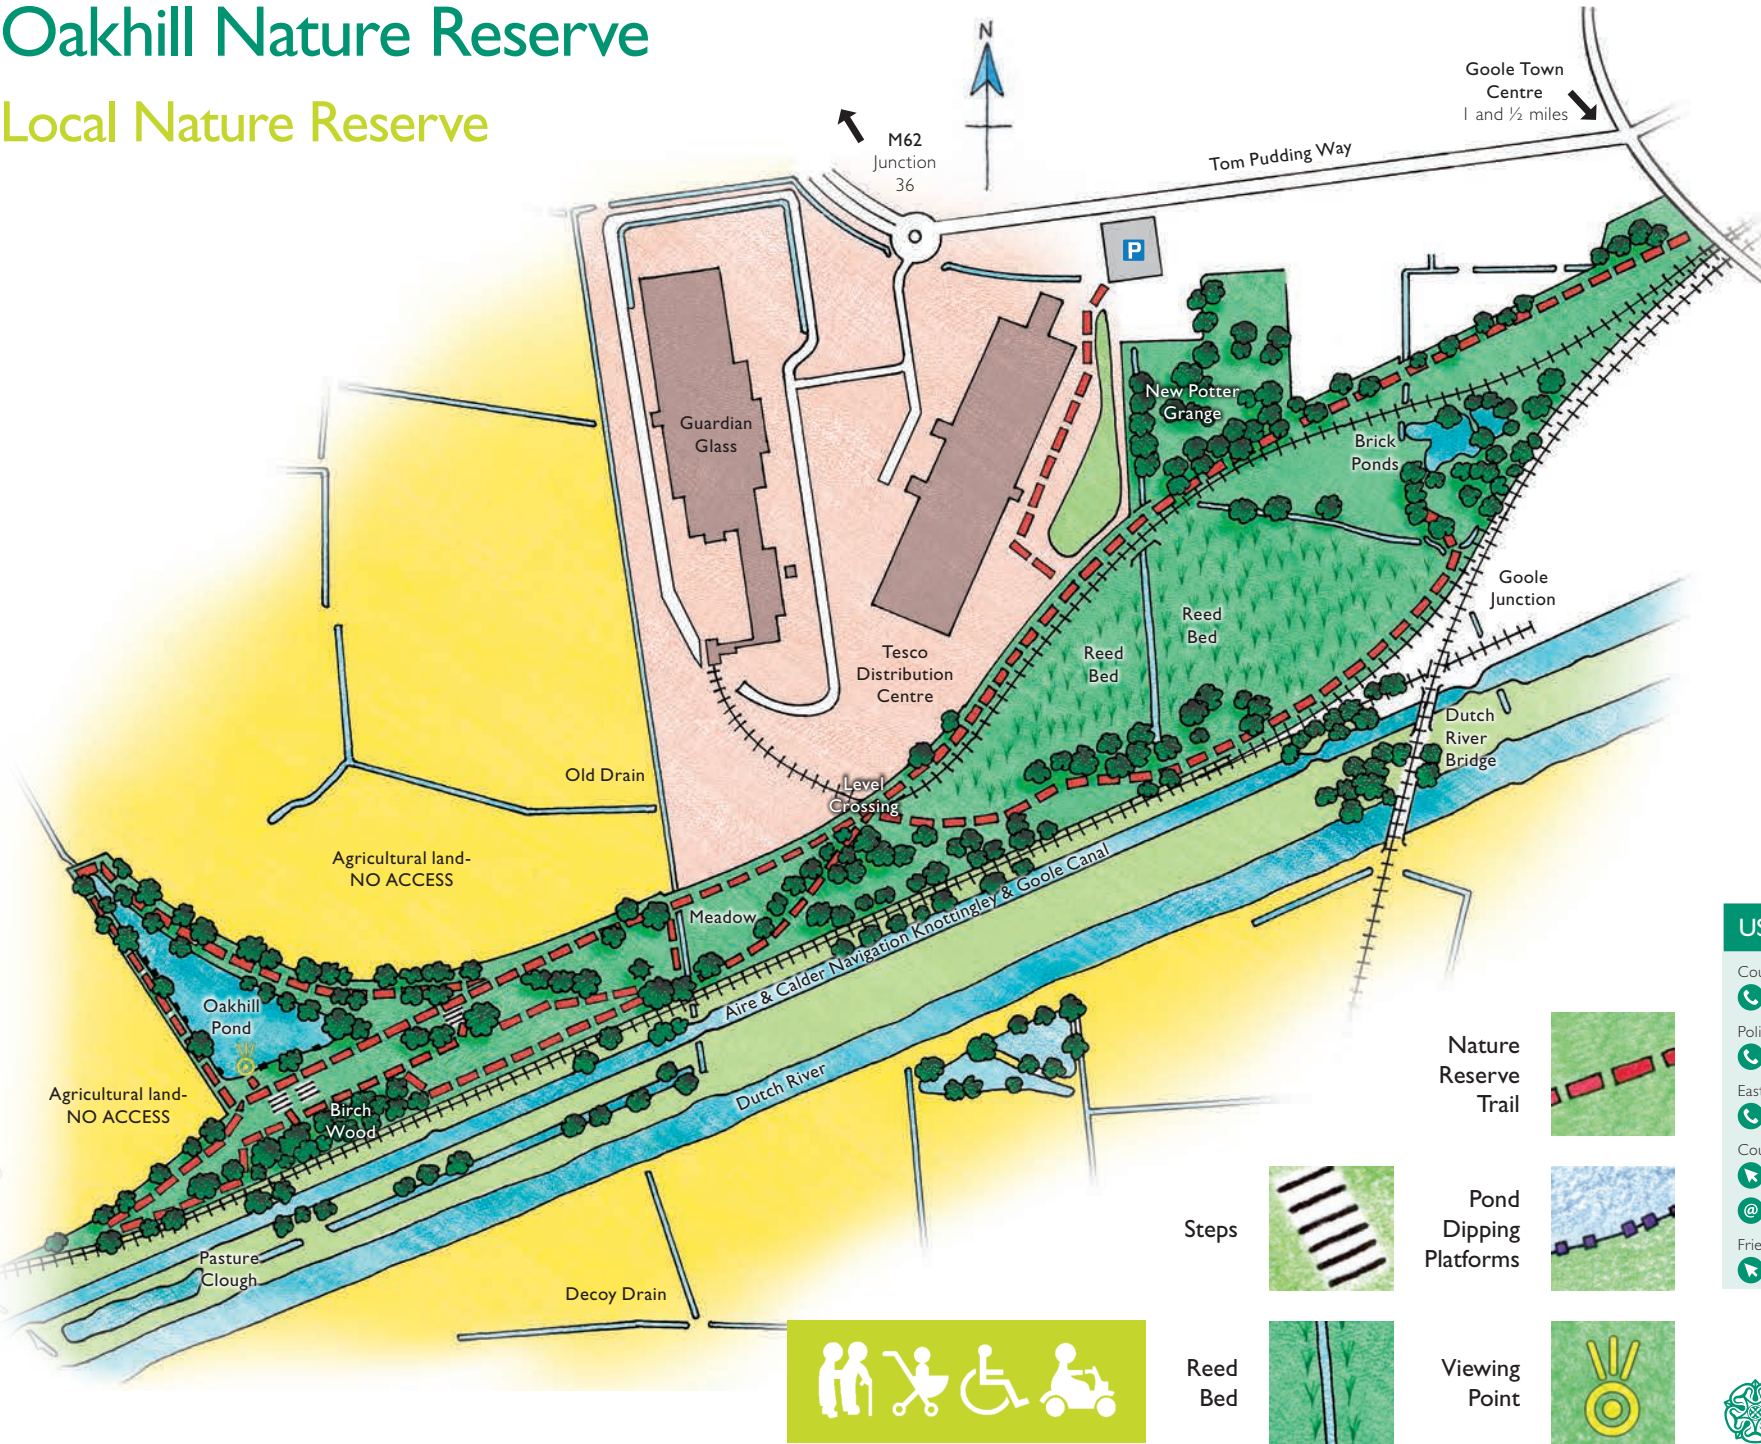

# Oakhill Nature Reserve

## Local Nature Reserve

### USEFUL CONTACTS

- Countryside Officer  
☎ (01482) 395210
- Police (non-emergencies)  
☎ 101
- East Riding of Yorkshire Council 24 Hour Call Centre  
☎ (01482) 393939
- Countryside Access  
🌐 [www.eastridingcoastandcountryside.co.uk](http://www.eastridingcoastandcountryside.co.uk)  
@ [countrysideaccess@eastriding.gov.uk](mailto:countrysideaccess@eastriding.gov.uk)
- Friends of Oakhill  
🌐 [www.oakhillnature.org](http://www.oakhillnature.org)

Nature Reserve Trail

Pond Dipping Platforms

Viewing Point

Steps

Reed Bed